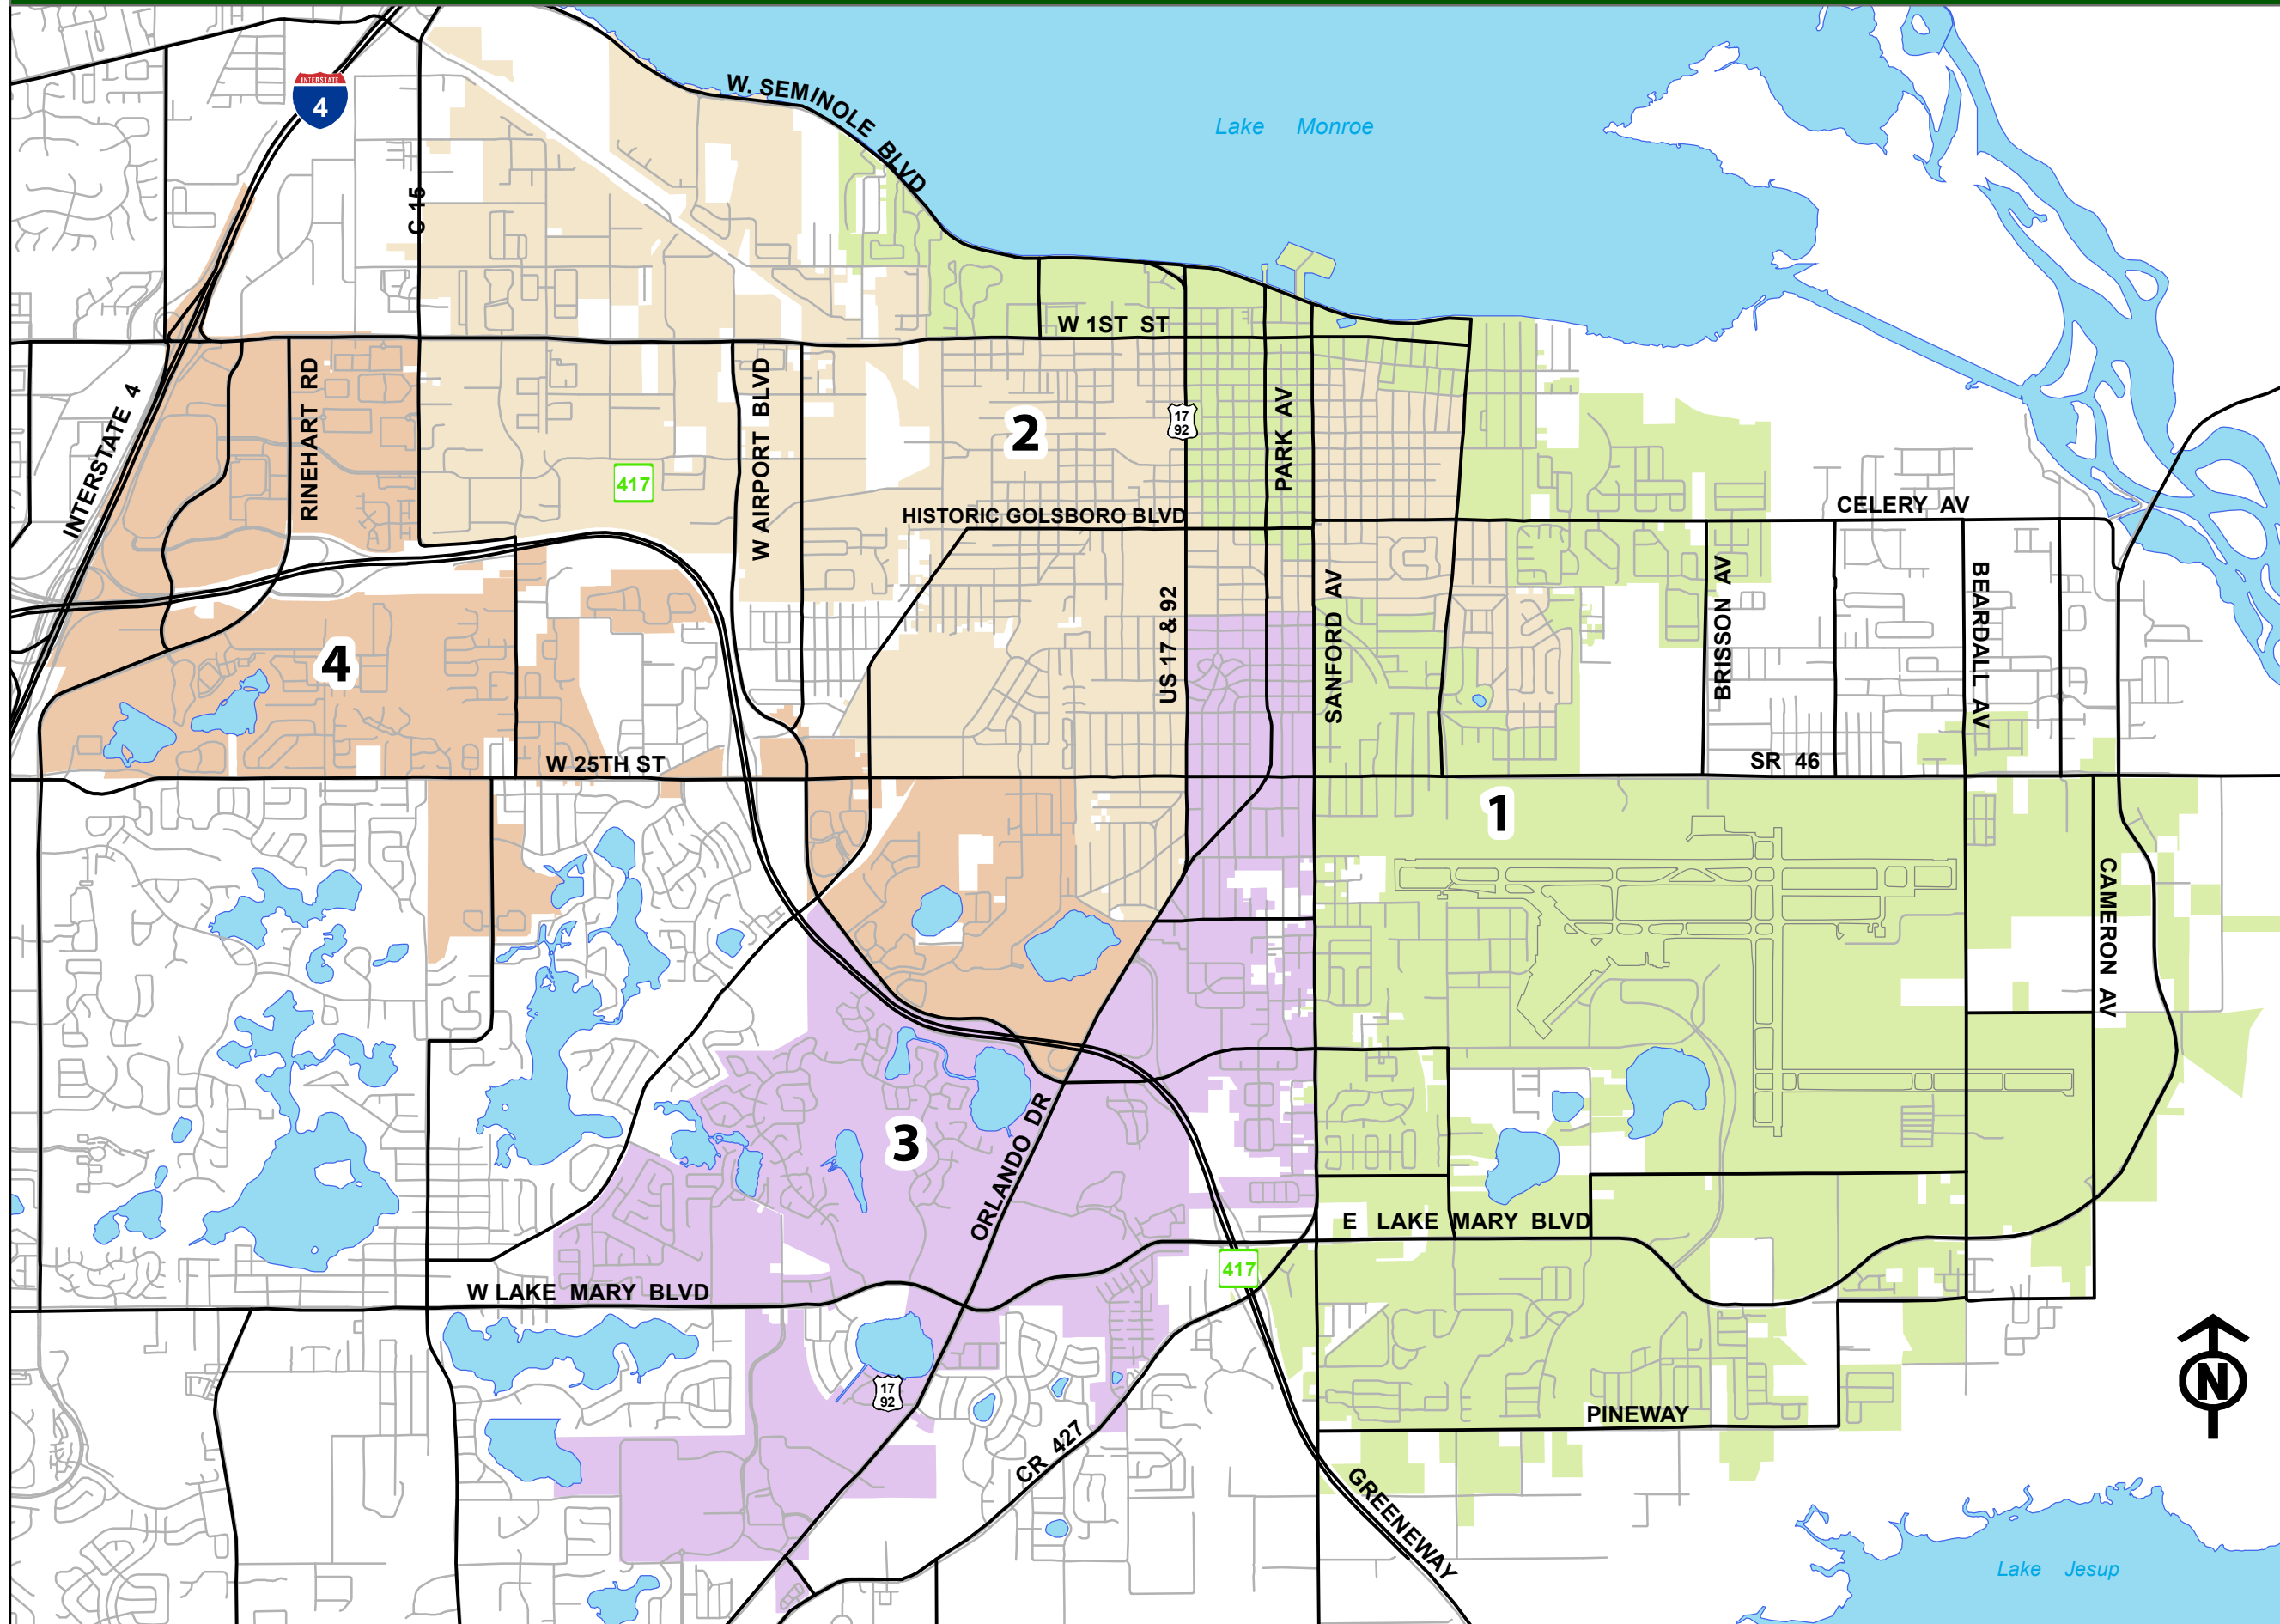

City Commission Districts

Commissioner, Dist. 1
Sheena Britton

District

1

Commissioner, Dist. 2
Kerry S. Wiggins, Sr.

District

2

Commissioner, Dist. 3
Patrick Austin

District

3

Commissioner, Dist. 4
Claudia Thomas

District

4