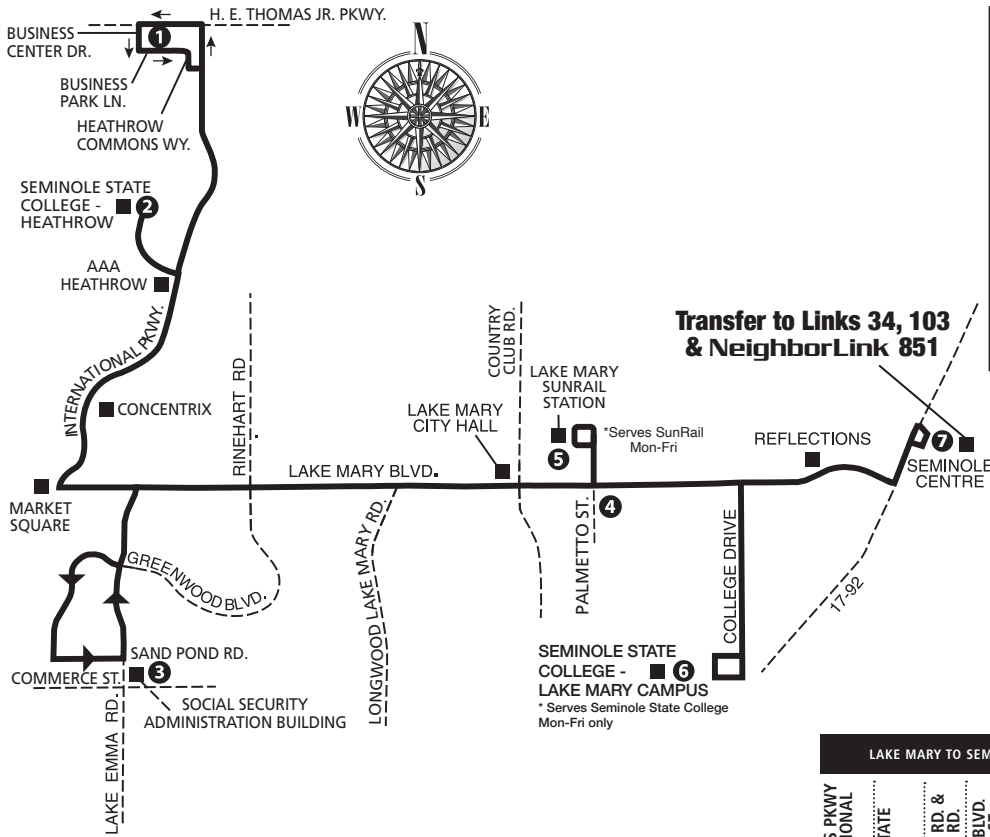

#### SERVING:

Colonial Town Park  
Lake Emma Road  
Lake Mary Boulevard  
Lake Mary City Hall

Reflections  
Seminole Centre  
Seminole State College - Heathrow  
AAA Heathrow  
Concentrix

Lake Mary SunRail Station  
Seminole State College - Lake Mary  
Campus  
NeighborLink 851

Transfer to Links 34, 103 & NeighborLink 851

Numbers on map correspond to numbers on schedules.

Additional stops are located approximately every two blocks along each Link.

P.M. Times are shown in bold

### Link 45

**Lake Mary**  
Servicio de lunes a sábado.  
No hay servicio los domingos y días festivos.