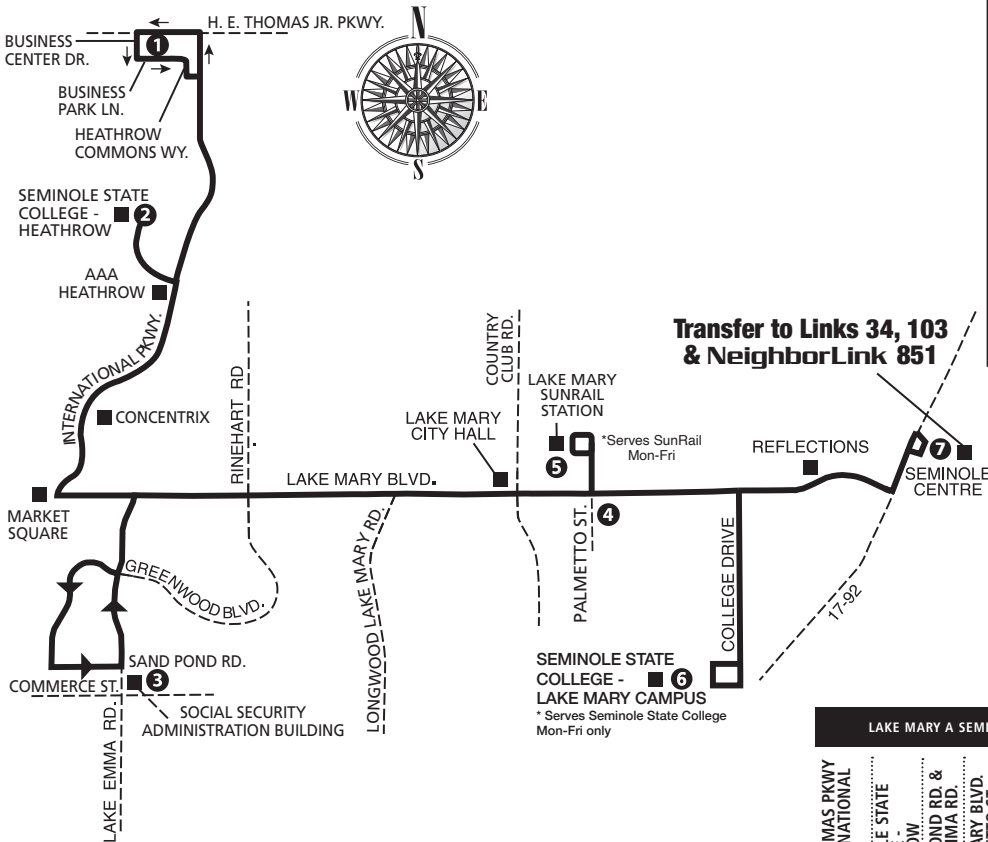

Numbers on map correspond to numbers on schedules.

Additional stops are located approximately every two blocks along each Link.

P.M. Times are shown in bold

### Link 45

**Lake Mary**  
Servicio de lunes a sábado.  
No hay servicio los domingos y días festivos.

### SIRVIENDO:

Colonial Town Park  
Lake Emma Road  
Lake Mary Boulevard  
Lake Mary City Hall

Reflections  
Seminole Centre  
Seminole State College - Heathrow  
AAA Heathrow  
Concentrix

Lake Mary SunRail Station  
Seminole State College - Lake Mary Campus  
NeighborLink 851

### Lunes - Viernes

LAKE MARY A SEMINOLE CENTRE						
1	2	3	4	5	6	7
5:40	5:45	5:56	5:34	5:45	-	5:54
6:10	6:15	6:26	6:06	6:13	6:21	6:21
6:40	6:46	6:58	6:37	6:44	6:52	6:52
7:10	7:16	7:28	7:10	7:17	7:25	7:25
7:40	7:46	7:59	7:40	7:47	7:55	7:55
8:10	8:16	8:29	8:11	8:18	8:26	8:26
8:35	8:41	8:54	8:41	8:48	8:56	8:56
9:35	9:41	9:53	9:08	9:15	9:23	9:23
10:25	10:31	10:43	10:08	10:15	10:23	10:23
11:25	11:31	11:43	10:55	11:02	11:10	11:10
12:20	12:26	12:38	11:58	12:05	12:13	12:13
1:20	1:26	1:38	12:53	1:00	1:08	1:08
2:20	2:26	2:38	1:51	1:58	2:06	2:06
3:25	3:31	3:44	2:52	2:59	3:07	3:07
3:55	4:01	4:14	3:58	4:05	4:13	4:13
4:25	4:31	4:44	4:28	4:35	4:43	4:43
4:55	5:01	5:14	4:58	5:05	5:13	5:13
5:25	5:31	5:44	5:28	5:35	5:43	5:43
5:55	6:01	6:15	5:58	6:05	6:13	6:13
6:30	6:35	6:47	6:29	6:36	6:44	6:44
7:30	7:35	7:47	6:58	7:05	7:13	7:13
8:30	8:35	8:46	7:58	8:05	8:13	8:13
			8:56	9:03	9:11	9:11